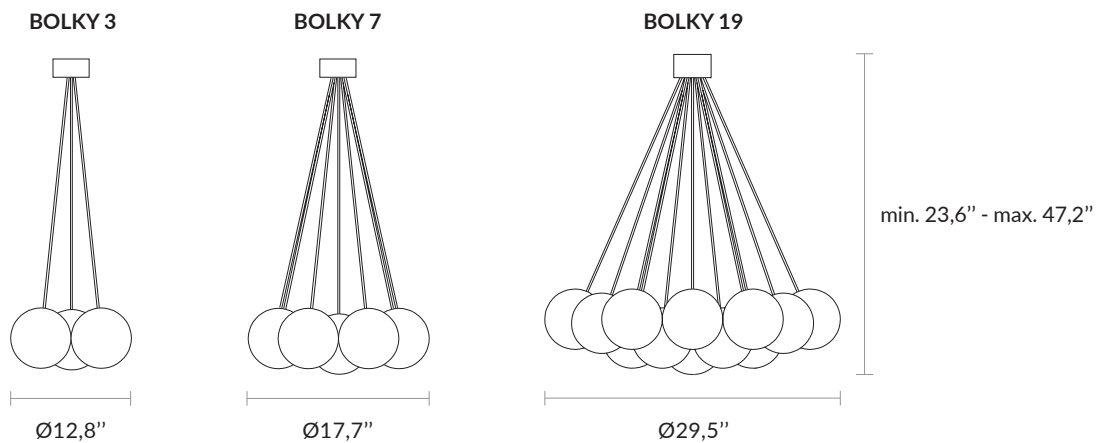

# BOLKY

Non contractual picture.

AAE BOLKY US FP

Alain Ellouz  
*.paris*

<b>Type</b>	Chandelier (UL CERTIFIED)
<b>Environment</b>	Indoor
<b>Material</b>	Alabaster and black painted steel
<b>Spheres</b>	BOLKY 3 : 3 alabaster spheres Ø5,9" BOLKY 7 : 7 alabaster spheres Ø5,9" BOLKY 19 : 19 alabaster spheres Ø5,9"
<b>Suspension system</b>	Stainless steel wire rope + Transparent electric cable for each sphere Height min h. 23,6" - max h. 47,2" (to be confirmed at the order)
<b>Socket</b>	E12
<b>Recommended bulb</b>	LED bulb E12 - 2700K - 4,5W - 400 lm - Dimmable
<b>Voltage</b>	120 V (USA)
<b>Wattage</b>	BOLKY 3 : 9W BOLKY 7 : 21W BOLKY 19 : 57W
<b>Source lumens</b>	BOLKY 3 : 900 lm BOLKY 7 : 2100 lm BOLKY 19 : 5700 lm The alabaster diffuses between 40 and 60% of the light source lumens
<b>References</b>	BOLKY 3 : COL-0014 BOLKY 7 : COL-0016 BOLKY 19 : COL-0012

**Dimensions :**

**Weight :**

BOLKY 3 : 0 lb / 4,5 Kg      BOLKY 7 : 22 lb / 10 Kg      BOLKY 19 : 58,9 lb / 26,5 Kg

2 years warranty. General terms and conditions of sales.

US PRODUCT SHEET

# BOLKY UP

Non contractual picture.

AAE BOLKY UP US FP

Alain Ellouz  
*.paris*

<b>Type</b>	Chandelier (UL CERTIFIED)
<b>Environment</b>	Indoor
<b>Material</b>	Alabaster and black painted steel
<b>Spheres</b>	BOLKY UP 3 : 3 alabaster spheres Ø5,9" BOLKY UP 7 : 7 alabaster spheres Ø5,9" BOLKY UP 19 : 19 alabaster spheres Ø5,9"
<b>Suspension system</b>	Stainless steel wire rope + Transparent electric cable for each sphere Height min h. 31,5" - max h. 106,3" (to be confirmed at the order)
<b>Socket</b>	E12
<b>Recommended bulb</b>	LED bulb E12 - 2700K - 4,5W - 400 lm - Dimmable
<b>Voltage</b>	120 V (USA)
<b>Wattage</b>	BOLKY UP 3 : 9W BOLKY UP 7 : 21W BOLKY UP 19 : 57W
<b>Source lumens</b>	BOLKY UP 3 : 900 lm BOLKY UP 7 : 2100 lm BOLKY UP 19 : 5700 lm The alabaster diffuses between 40 and 60% of the light source lumens
<b>References</b>	BOLKY UP 3 : COL-0020 BOLKY UP 7 : COL-0022 BOLKY UP 19 : COL-0018