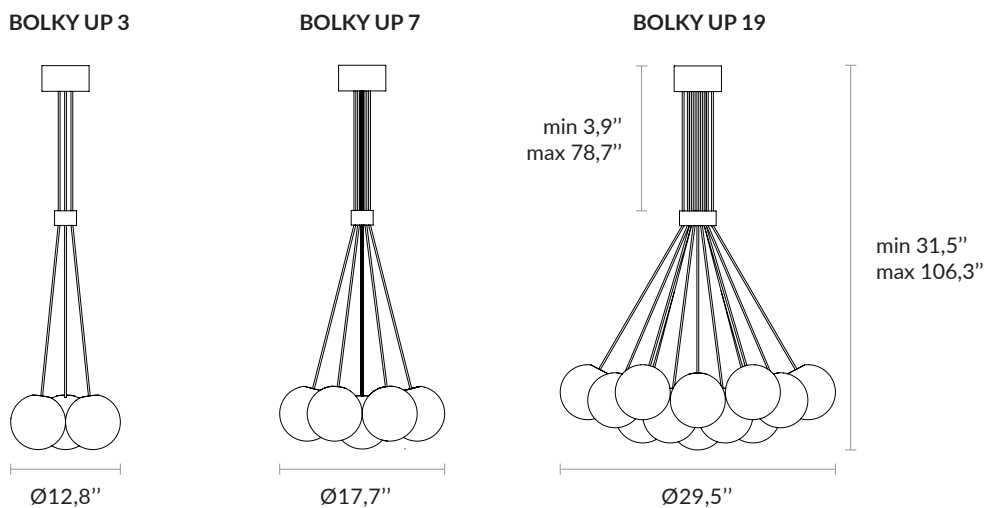

# BOLKY

Non contractual picture.

AAE BOLKY US FP

Alain Ellouz  
*.paris*

<b>Type</b>	Chandelier (UL CERTIFIED)
<b>Environment</b>	Indoor
<b>Material</b>	Alabaster and black painted steel
<b>Spheres</b>	BOLKY 3 : 3 alabaster spheres Ø5,9" BOLKY 7 : 7 alabaster spheres Ø5,9" BOLKY 19 : 19 alabaster spheres Ø5,9"
<b>Suspension system</b>	Stainless steel wire rope + Transparent electric cable for each sphere Height min h. 23,6" - max h. 47,2" (to be confirmed at the order)
<b>Socket</b>	E12
<b>Recommended bulb</b>	LED bulb E12 - 2700K - 4,5W - 400 lm - Dimmable
<b>Voltage</b>	120 V (USA)
<b>Wattage</b>	BOLKY 3 : 9W BOLKY 7 : 21W BOLKY 19 : 57W
<b>Source lumens</b>	BOLKY 3 : 900 lm BOLKY 7 : 2100 lm BOLKY 19 : 5700 lm The alabaster diffuses between 40 and 60% of the light source lumens
<b>References</b>	BOLKY 3 : COL-0014 BOLKY 7 : COL-0016 BOLKY 19 : COL-0012

# BOLKY UP

Non contractual picture.

AAE BOLKY UP US FP

Alain Ellouz  
*.paris*

<b>Type</b>	Chandelier (UL CERTIFIED)
<b>Environment</b>	Indoor
<b>Material</b>	Alabaster and black painted steel
<b>Spheres</b>	BOLKY UP 3 : 3 alabaster spheres Ø5,9" BOLKY UP 7 : 7 alabaster spheres Ø5,9" BOLKY UP 19 : 19 alabaster spheres Ø5,9"
<b>Suspension system</b>	Stainless steel wire rope + Transparent electric cable for each sphere Height min h. 31,5" - max h. 106,3" (to be confirmed at the order)
<b>Socket</b>	E12
<b>Recommended bulb</b>	LED bulb E12 - 2700K - 4,5W - 400 lm - Dimmable
<b>Voltage</b>	120 V (USA)
<b>Wattage</b>	BOLKY UP 3 : 9W BOLKY UP 7 : 21W BOLKY UP 19 : 57W
<b>Source lumens</b>	BOLKY UP 3 : 900 lm BOLKY UP 7 : 2100 lm BOLKY UP 19 : 5700 lm The alabaster diffuses between 40 and 60% of the light source lumens
<b>References</b>	BOLKY UP 3 : COL-0020 BOLKY UP 7 : COL-0022 BOLKY UP 19 : COL-0018

**Dimensions :**

**Weight / Poids :**

BOLKY UP 3 : 10 lb / 4,5 Kg      BOLKY UP 7 : 22 lb / 10 Kg      BOLKY UP 19 : 58,9 lb / 26,5 Kg

2 years warranty. General terms and conditions of sales.